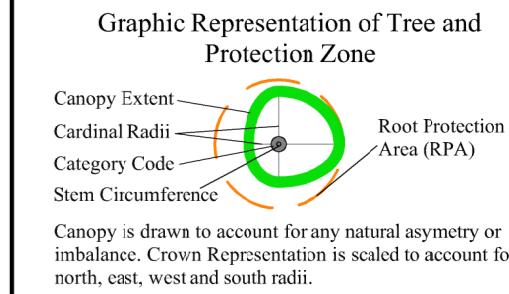

Ashgrove House
26 Foxrock Court
Dublin 18

Tel. 086 3819011
e-mail - thetreefile@eircom.net

- Category "A" Trees (Green Button)
- Category "B" Trees (Blue Button)
- Category "C" Trees (Grey Button)
- Category "U" Trees (Red Button)
- Tree Line
- Location of Primary Construction Exclusion Fencing
- Area of Primary Construction Exclusion Fencing